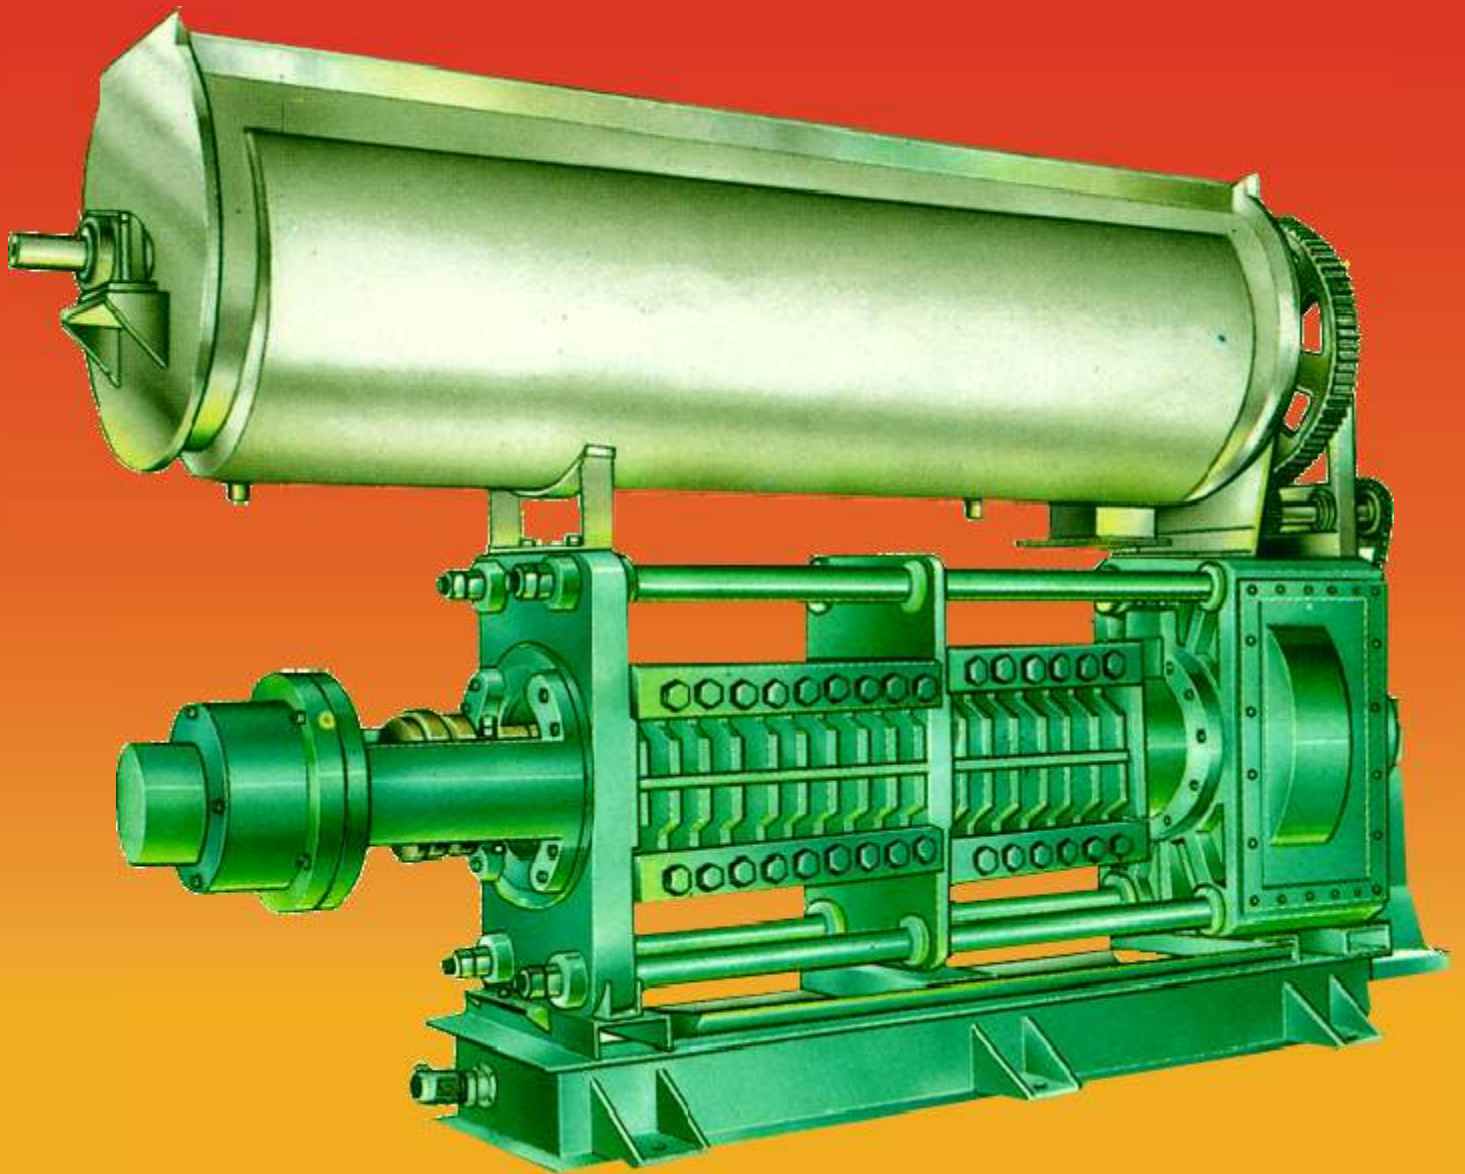

OIL EXPELLER

MEDIUM AND HIGH CAPACITY SCREW PRESS
From 20 HP To 125 HP

Cottor Plants (India) Pvt. Ltd.

Certified ISO 9001:2000 Company

706, Acme Plaza, Opp. Sangam Talkies, Andheri-Kurla Road,
ANDHERI (EAST), Mumbai - 400059, (INDIA.)