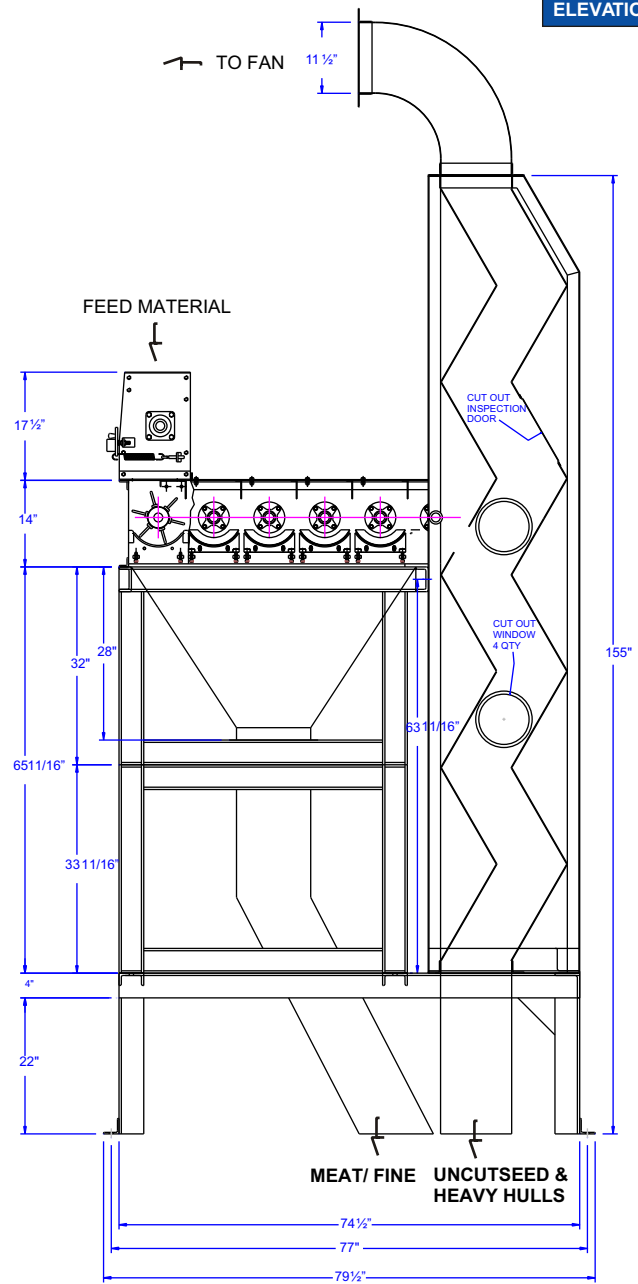

SPECIFICATIONS: DENSITY SEPARATOR *(WITH FINE MEAT BASKET SCALPER)*

FRONT

ELEVATION

THE ABOVE SIZES FOR 10" x 54" NOZZEL & 48" FINE MEAT BASKET SCALPER

STD SIZES	FEEDER MOTOR	BASKET	FAN	AREA
8" X 36"	1 HP	2 HP	7.5 HP	2.0FT ²
9" X 48"	1 HP	3 HP	10 HP	3.0FT ²
10" X 54"	1 HP	3 HP	15 HP	3.75FT ²
12" X 66"	1 HP	5 HP	20 HP	5.5FT ²