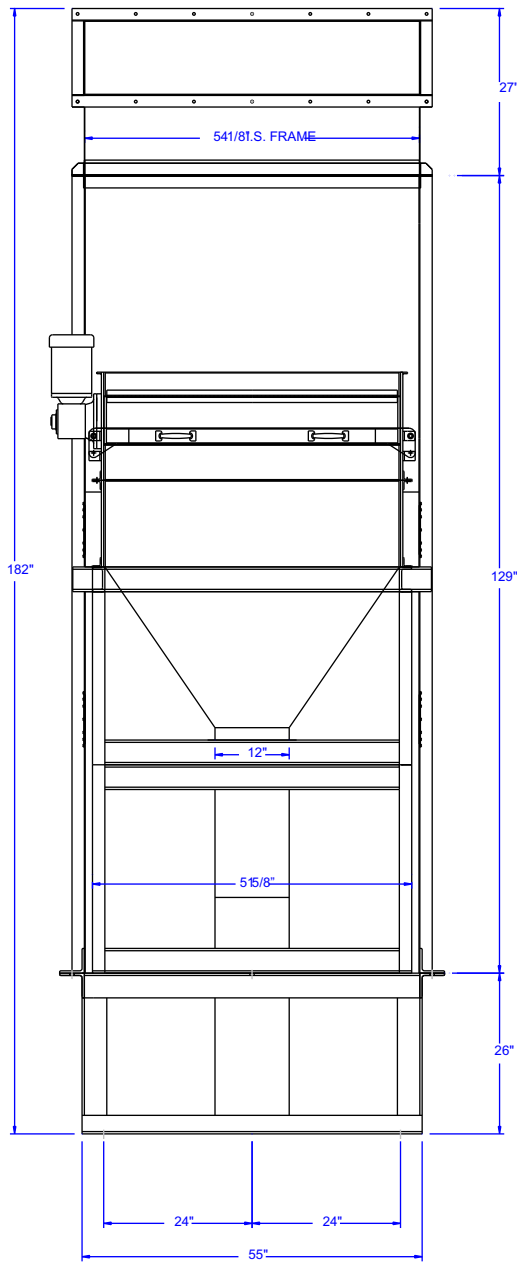

SPECIFICATIONS: DENSITY SEPARATOR *(WITH FINE MEAT BASKET SCALPER)*

FRONT

ELEVATION

THE ABOVE SIZES FOR 10" x 54" NOZZEL & 48" FINE MEAT BASKET SCALPER

STD SIZES	FEEDER MOTOR	BASKET	FAN	AREA
8" X 36"	1 HP	2 HP	7.5 HP	2.0FT ²
9" X 48"	1 HP	3 HP	10 HP	3.0FT ²
10" X 54"	1 HP	3 HP	15 HP	3.75FT ²
12" X 66"	1 HP	5 HP	20 HP	5.5FT ²