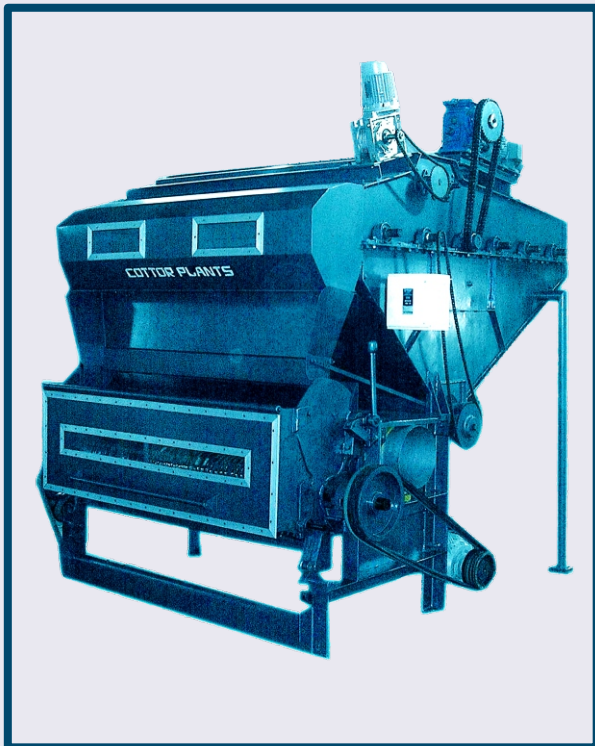

Cottor Is Proud To Have Entered Into Technical Collaboration With
Texas Industrial Components, Lubbock, Texas, U.S.A.

COTTON SAW GIN EQUIPMENTS

⇒ 90 Saw Gin Machine
Opener & Brush
Capacity - 3 bales / Hr

⇒ 128 Saw Gin Machine
Opener & Brush
Capacity - 5 bales / Hr

⇒ 158 Saw Gin Machine,
Feeder & Brush
Capacity - 10 bales / Hr

⇒ 170 Saw Gin Machine,
Feeder & Brush
Capacity - 15 bales / Hr

ALL MACHINES :- GIN SAWS 12" x 4 3/4" x 0.045"